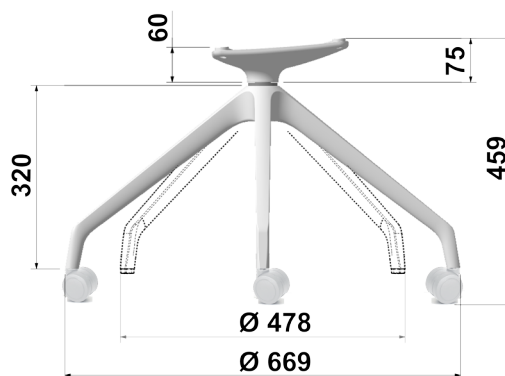

H.totale con piedini | 409mm
Total height with gliders

Interassi piastra | 200x153
Interaxis plate

Colori base, piedini e supporto | *Base, gliders and support colors*
 Bianco | *White* RAL9003
 Nero | *Black*
 Grigio | *Grey* RAL7024

BASE SWISS CON SUPPORTO H.60

SWISS BASE WITH SUPPORT H.60

- 01 **RA37** Base piramidale in plastica, P.11
Plastic pyramidal base, P.11
11.70.202.05N
- 02 **CV05** Colonna girevole, D.50, H.66 - 360°
Swivel column, D.50, H.66 - 360°
21.70.204.00Q
- 03 **MP13** Supporto basso H.60
Low support, H.60
11.70.210.05N
- 04 **DRK** Ruote Ø50 - Nr.4
Castors Ø50 - Nr.4
11.25.401.23N3

H.totale con ruote | 459mm
Total height with castors

Interassi piastra | 200x153
Interaxis plate

Colori base | Base colors:
Bianco | White RAL9003
Nero | Black
Grigio | Grey RAL7024

Colori ruote | Castor colors:
Bianco | White RAL9003
Nero | Black

BASE SWISS CON SUPPORTO H.90
SWISS BASE WITH SUPPORT H.90

- 01 **RA37A** Base piramidale in plastica, con piedini e feltrini smontati
Plastic pyramidal base, with disassembled felted gliders
 11.70.207.05G19
- 02 **CV05** Colonna girevole, D.50, H.66 - 360°
Swivel column, D.50, H.66 - 360°
 21.70.204.00Q
- 03 **MP12** Supporto alto H.90
High support, H.90
 11.70.208.05G19