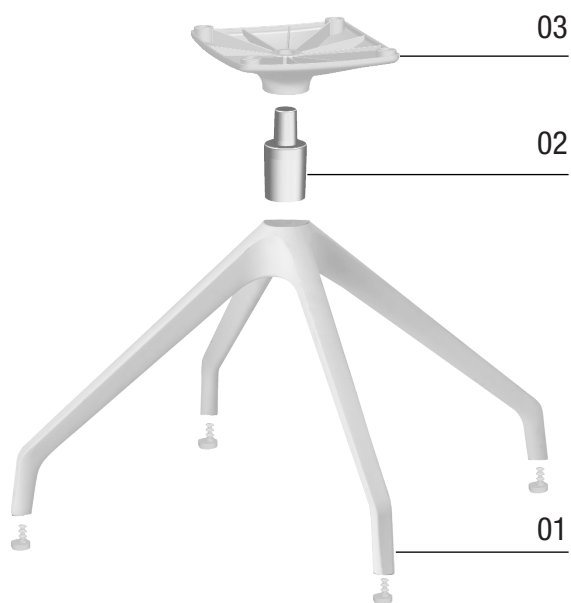

SWISS

base 4 razze in plastica
4-legs plastic base

ciò che mancava... adesso c'è!

what was missing... is there now!

BASE SWISS CON SUPPORTO H.60
SWISS BASE WITH SUPPORT H.60

- 01 **RA37A** Base piramidale in plastica, con piedini e feltrini smontati
Plastic pyramidal base, with disassembled felted gliders
 11.70.207.05B
- 02 **CV05** Colonna girevole, D.50, H.66 - 360°
Swivel column, D.50, H.66 - 360°
 21.70.204.00Q
- 03 **MP13** Supporto basso H.60
Low support, H.60
 11.70.210.05B

H.totale con piedini | 409mm
Total height with gliders

Interassi piastra | 200x153
Interaxis plate

Colori base, piedini e supporto | *Base, gliders and support colors*
 Bianco | *White* RAL9003
 Nero | *Black*
 Grigio | *Grey* RAL7024

BASE SWISS CON SUPPORTO H.60

SWISS BASE WITH SUPPORT H.60

- 01 **RA37** Base piramidale in plastica, P.11
Plastic pyramidal base, P.11
11.70.202.05N
- 02 **CV05** Colonna girevole, D.50, H.66 - 360°
Swivel column, D.50, H.66 - 360°
21.70.204.00Q
- 03 **MP13** Supporto basso H.60
Low support, H.60
11.70.210.05N
- 04 **DRK** Ruote Ø50 - Nr.4
Castors Ø50 - Nr.4
11.25.401.23N3

BASE SWISS CON SUPPORTO H.90
SWISS BASE WITH SUPPORT H.90

- 01 **RA37A** Base piramidale in plastica, con piedini e feltrini smontati
Plastic pyramidal base, with disassembled felted gliders
 11.70.207.05G19
- 02 **CV05** Colonna girevole, D.50, H.66 - 360°
Swivel column, D.50, H.66 - 360°
 21.70.204.00Q
- 03 **MP12** Supporto alto H.90
High support, H.90
 11.70.208.05G19