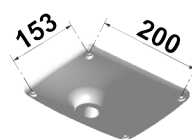

H.totale con piedini | 409mm
Total height with gliders

Interassi piastra | 200x153
Interaxis plate

Colori base, piedini e supporto | *Base, gliders and support colors*
 Bianco | *White* RAL9003
 Nero | *Black*
 Grigio | *Grey* RAL7024

BASE SWISS CON SUPPORTO H.60

SWISS BASE WITH SUPPORT H.60

- 01 **RA37** Base piramidale in plastica, P.11
Plastic pyramidal base, P.11
11.70.202.05N
- 02 **CV05** Colonna girevole, D.50, H.66 - 360°
Swivel column, D.50, H.66 - 360°
21.70.204.00Q
- 03 **MP13** Supporto basso H.60
Low support, H.60
11.70.210.05N
- 04 **DRK** Ruote Ø50 - Nr.4
Castors Ø50 - Nr.4
11.25.401.23N3

H.totale con ruote | 459mm
Total height with castors

Interassi piastra | 200x153
Interaxis plate

Colori base | Base colors:
Bianco | White RAL9003
Nero | Black
Grigio | Grey RAL7024

Colori ruote | Castor colors:
Bianco | White RAL9003
Nero | Black