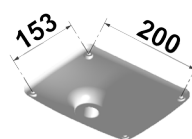

SWISS

base 4 razze in plastica
4-legs plastic base

ciò che mancava... adesso c'è!

what was missing... is there now!

BASE SWISS CON SUPPORTO H.60
SWISS BASE WITH SUPPORT H.60

- 01 **RA37A** Base piramidale in plastica, con piedini e feltrini smontati
Plastic pyramidal base, with disassembled felted gliders
 11.70.207.05B
- 02 **CV05** Colonna girevole, D.50, H.66 - 360°
Swivel column, D.50, H.66 - 360°
 21.70.204.00Q
- 03 **MP13** Supporto basso H.60
Low support, H.60
 11.70.210.05B

H.totale con piedini | 409mm
Total height with gliders

Interassi piastra | 200x153
Interaxis plate

Colori base, piedini e supporto | *Base, gliders and support colors*
 Bianco | *White* RAL9003
 Nero | *Black*
 Grigio | *Grey* RAL7024