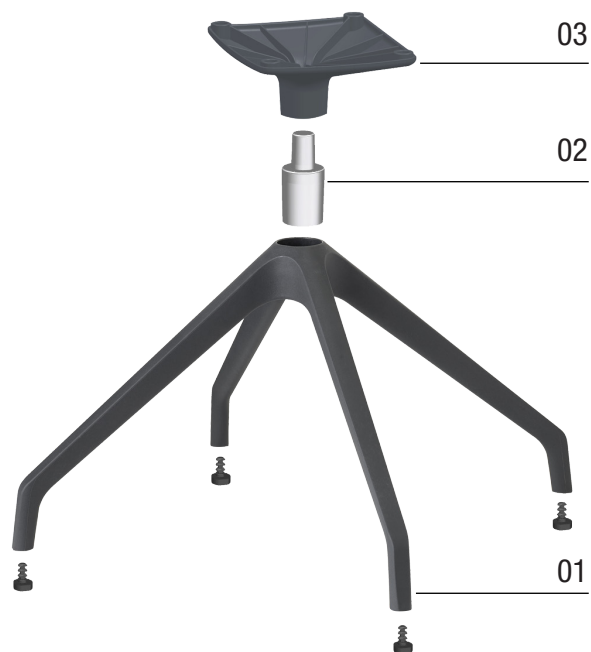

SWISS

base 4 razze in plastica
4-legs plastic base

ciò che mancava... adesso c'è!

what was missing... is there now!

BASE SWISS CON SUPPORTO H.60
SWISS BASE WITH SUPPORT H.60

- 01 **RA37A** Base piramidale in plastica, con piedini e feltrini smontati
Plastic pyramidal base, with disassembled felted gliders
 11.70.207.05B
- 02 **CV05** Colonna girevole, D.50, H.66 - 360°
Swivel column, D.50, H.66 - 360°
 21.70.204.00Q
- 03 **MP13** Supporto basso H.60
Low support, H.60
 11.70.210.05B

BASE SWISS CON SUPPORTO H.60

SWISS BASE WITH SUPPORT H.60

- 01 **RA37** Base piramidale in plastica, P.11
Plastic pyramidal base, P.11
11.70.202.05N
- 02 **CV05** Colonna girevole, D.50, H.66 - 360°
Swivel column, D.50, H.66 - 360°
21.70.204.00Q
- 03 **MP13** Supporto basso H.60
Low support, H.60
11.70.210.05N
- 04 **DRK** Ruote Ø50 - Nr.4
Castors Ø50 - Nr.4
11.25.401.23N3

H.totale con ruote | 459mm
Total height with castors

Interassi piastra | 200x153
Interaxis plate

Colori base | Base colors:
Bianco | White RAL9003
Nero | Black
Grigio | Grey RAL7024

Colori ruote | Castor colors:
Bianco | White RAL9003
Nero | Black

BASE SWISS CON SUPPORTO H.90
SWISS BASE WITH SUPPORT H.90

- 01 **RA37A** Base piramidale in plastica, con piedini e feltrini smontati
Plastic pyramidal base, with disassembled felted gliders
 11.70.207.05G19
- 02 **CV05** Colonna girevole, D.50, H.66 - 360°
Swivel column, D.50, H.66 - 360°
 21.70.204.00Q
- 03 **MP12** Supporto alto H.90
High support, H.90
 11.70.208.05G19