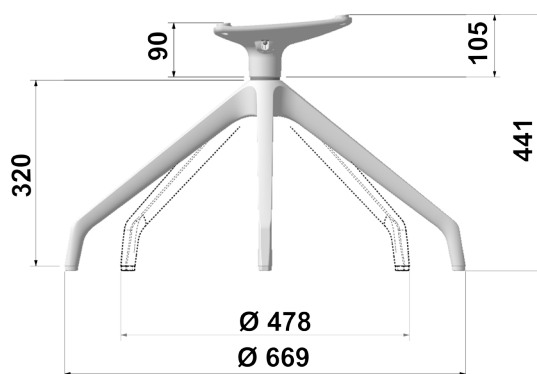

H.totale con piedini | 409mm
Total height with gliders

Interassi piastra | 200x153
Interaxis plate

Colori base, piedini e supporto | *Base, gliders and support colors*
 Bianco | *White* RAL9003
 Nero | *Black*
 Grigio | *Grey* RAL7024

BASE SWISS CON SUPPORTO H.60

SWISS BASE WITH SUPPORT H.60

- 01 **RA37** Base piramidale in plastica, P.11
Plastic pyramidal base, P.11
11.70.202.05N
- 02 **CV05** Colonna girevole, D.50, H.66 - 360°
Swivel column, D.50, H.66 - 360°
21.70.204.00Q
- 03 **MP13** Supporto basso H.60
Low support, H.60
11.70.210.05N
- 04 **DRK** Ruote Ø50 - Nr.4
Castors Ø50 - Nr.4
11.25.401.23N3

H.totale con ruote | 459mm
Total height with castors

Interassi piastra | 200x153
Interaxis plate

Colori base | Base colors:
Bianco | White RAL9003
Nero | Black
Grigio | Grey RAL7024

Colori ruote | Castor colors:
Bianco | White RAL9003
Nero | Black

BASE SWISS CON SUPPORTO H.90
SWISS BASE WITH SUPPORT H.90

- 01 **RA37A** Base piramidale in plastica, con piedini e feltrini smontati
Plastic pyramidal base, with disassembled felted gliders
 11.70.207.05G19
- 02 **CV05** Colonna girevole, D.50, H.66 - 360°
Swivel column, D.50, H.66 - 360°
 21.70.204.00Q
- 03 **MP12** Supporto alto H.90
High support, H.90
 11.70.208.05G19