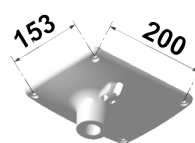

H.totale con ruote | 459mm
Total height with castors

Interassi piastra | 200x153
Interaxis plate

Colori base | Base colors:
Bianco | White RAL9003
Nero | Black
Grigio | Grey RAL7024

Colori ruote | Castor colors:
Bianco | White RAL9003
Nero | Black

BASE SWISS CON SUPPORTO H.90
SWISS BASE WITH SUPPORT H.90

- 01 **RA37A** Base piramidale in plastica, con piedini e feltrini smontati
Plastic pyramidal base, with disassembled felted gliders
 11.70.207.05G19
- 02 **CV05** Colonna girevole, D.50, H.66 - 360°
Swivel column, D.50, H.66 - 360°
 21.70.204.00Q
- 03 **MP12** Supporto alto H.90
High support, H.90
 11.70.208.05G19