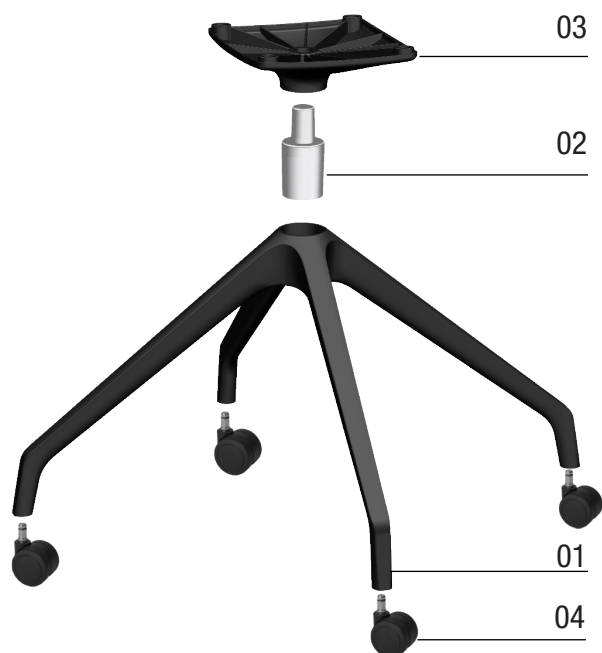

SWISS

base 4 razze in plastica
4-legs plastic base

ciò che mancava... adesso c'è!

what was missing... is there now!

BASE SWISS CON SUPPORTO H.60
SWISS BASE WITH SUPPORT H.60

- 01 **RA37A** Base piramidale in plastica, con piedini e feltrini smontati
Plastic pyramidal base, with disassembled felted gliders
 11.70.207.05B
- 02 **CV05** Colonna girevole, D.50, H.66 - 360°
Swivel column, D.50, H.66 - 360°
 21.70.204.00Q
- 03 **MP13** Supporto basso H.60
Low support, H.60
 11.70.210.05B

H.totale con piedini | 409mm
Total height with gliders

Interassi piastra | 200x153
Interaxis plate

Colori base, piedini e supporto | *Base, gliders and support colors*
 Bianco | *White* RAL9003
 Nero | *Black*
 Grigio | *Grey* RAL7024

BASE SWISS CON SUPPORTO H.60

SWISS BASE WITH SUPPORT H.60

- 01 **RA37** Base piramidale in plastica, P.11
Plastic pyramidal base, P.11
11.70.202.05N
- 02 **CV05** Colonna girevole, D.50, H.66 - 360°
Swivel column, D.50, H.66 - 360°
21.70.204.00Q
- 03 **MP13** Supporto basso H.60
Low support, H.60
11.70.210.05N
- 04 **DRK** Ruote Ø50 - Nr.4
Castors Ø50 - Nr.4
11.25.401.23N3

BASE SWISS CON SUPPORTO H.90
SWISS BASE WITH SUPPORT H.90

- 01 **RA37A** Base piramidale in plastica, con piedini e feltrini smontati
Plastic pyramidal base, with disassembled felted gliders
 11.70.207.05G19
- 02 **CV05** Colonna girevole, D.50, H.66 - 360°
Swivel column, D.50, H.66 - 360°
 21.70.204.00Q
- 03 **MP12** Supporto alto H.90
High support, H.90
 11.70.208.05G19