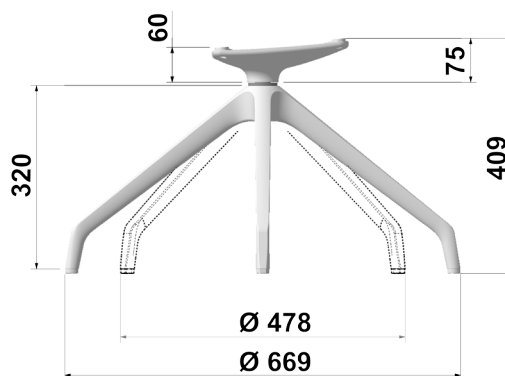

SWISS

base 4 razze in plastica
4-legs plastic base

ciò che mancava... adesso c'è!

what was missing... is there now!

BASE SWISS CON SUPPORTO H.60
SWISS BASE WITH SUPPORT H.60

- 01 **RA37A** Base piramidale in plastica, con piedini e feltrini smontati
Plastic pyramidal base, with disassembled felted gliders
 11.70.207.05B
- 02 **CV05** Colonna girevole, D.50, H.66 - 360°
Swivel column, D.50, H.66 - 360°
 21.70.204.00Q
- 03 **MP13** Supporto basso H.60
Low support, H.60
 11.70.210.05B

H.totale con piedini | 409mm
Total height with gliders

Interassi piastra | 200x153
Interaxis plate

Colori base, piedini e supporto | *Base, gliders and support colors*
 Bianco | *White* RAL9003
 Nero | *Black*
 Grigio | *Grey* RAL7024

BASE SWISS CON SUPPORTO H.60

SWISS BASE WITH SUPPORT H.60

- 01 **RA37** Base piramidale in plastica, P.11
Plastic pyramidal base, P.11
11.70.202.05N
- 02 **CV05** Colonna girevole, D.50, H.66 - 360°
Swivel column, D.50, H.66 - 360°
21.70.204.00Q
- 03 **MP13** Supporto basso H.60
Low support, H.60
11.70.210.05N
- 04 **DRK** Ruote Ø50 - Nr.4
Castors Ø50 - Nr.4
11.25.401.23N3

H.totale con ruote | 459mm
Total height with castors

Interassi piastra | 200x153
Interaxis plate

Colori base | Base colors:
Bianco | White RAL9003
Nero | Black
Grigio | Grey RAL7024

Colori ruote | Castor colors:
Bianco | White RAL9003
Nero | Black